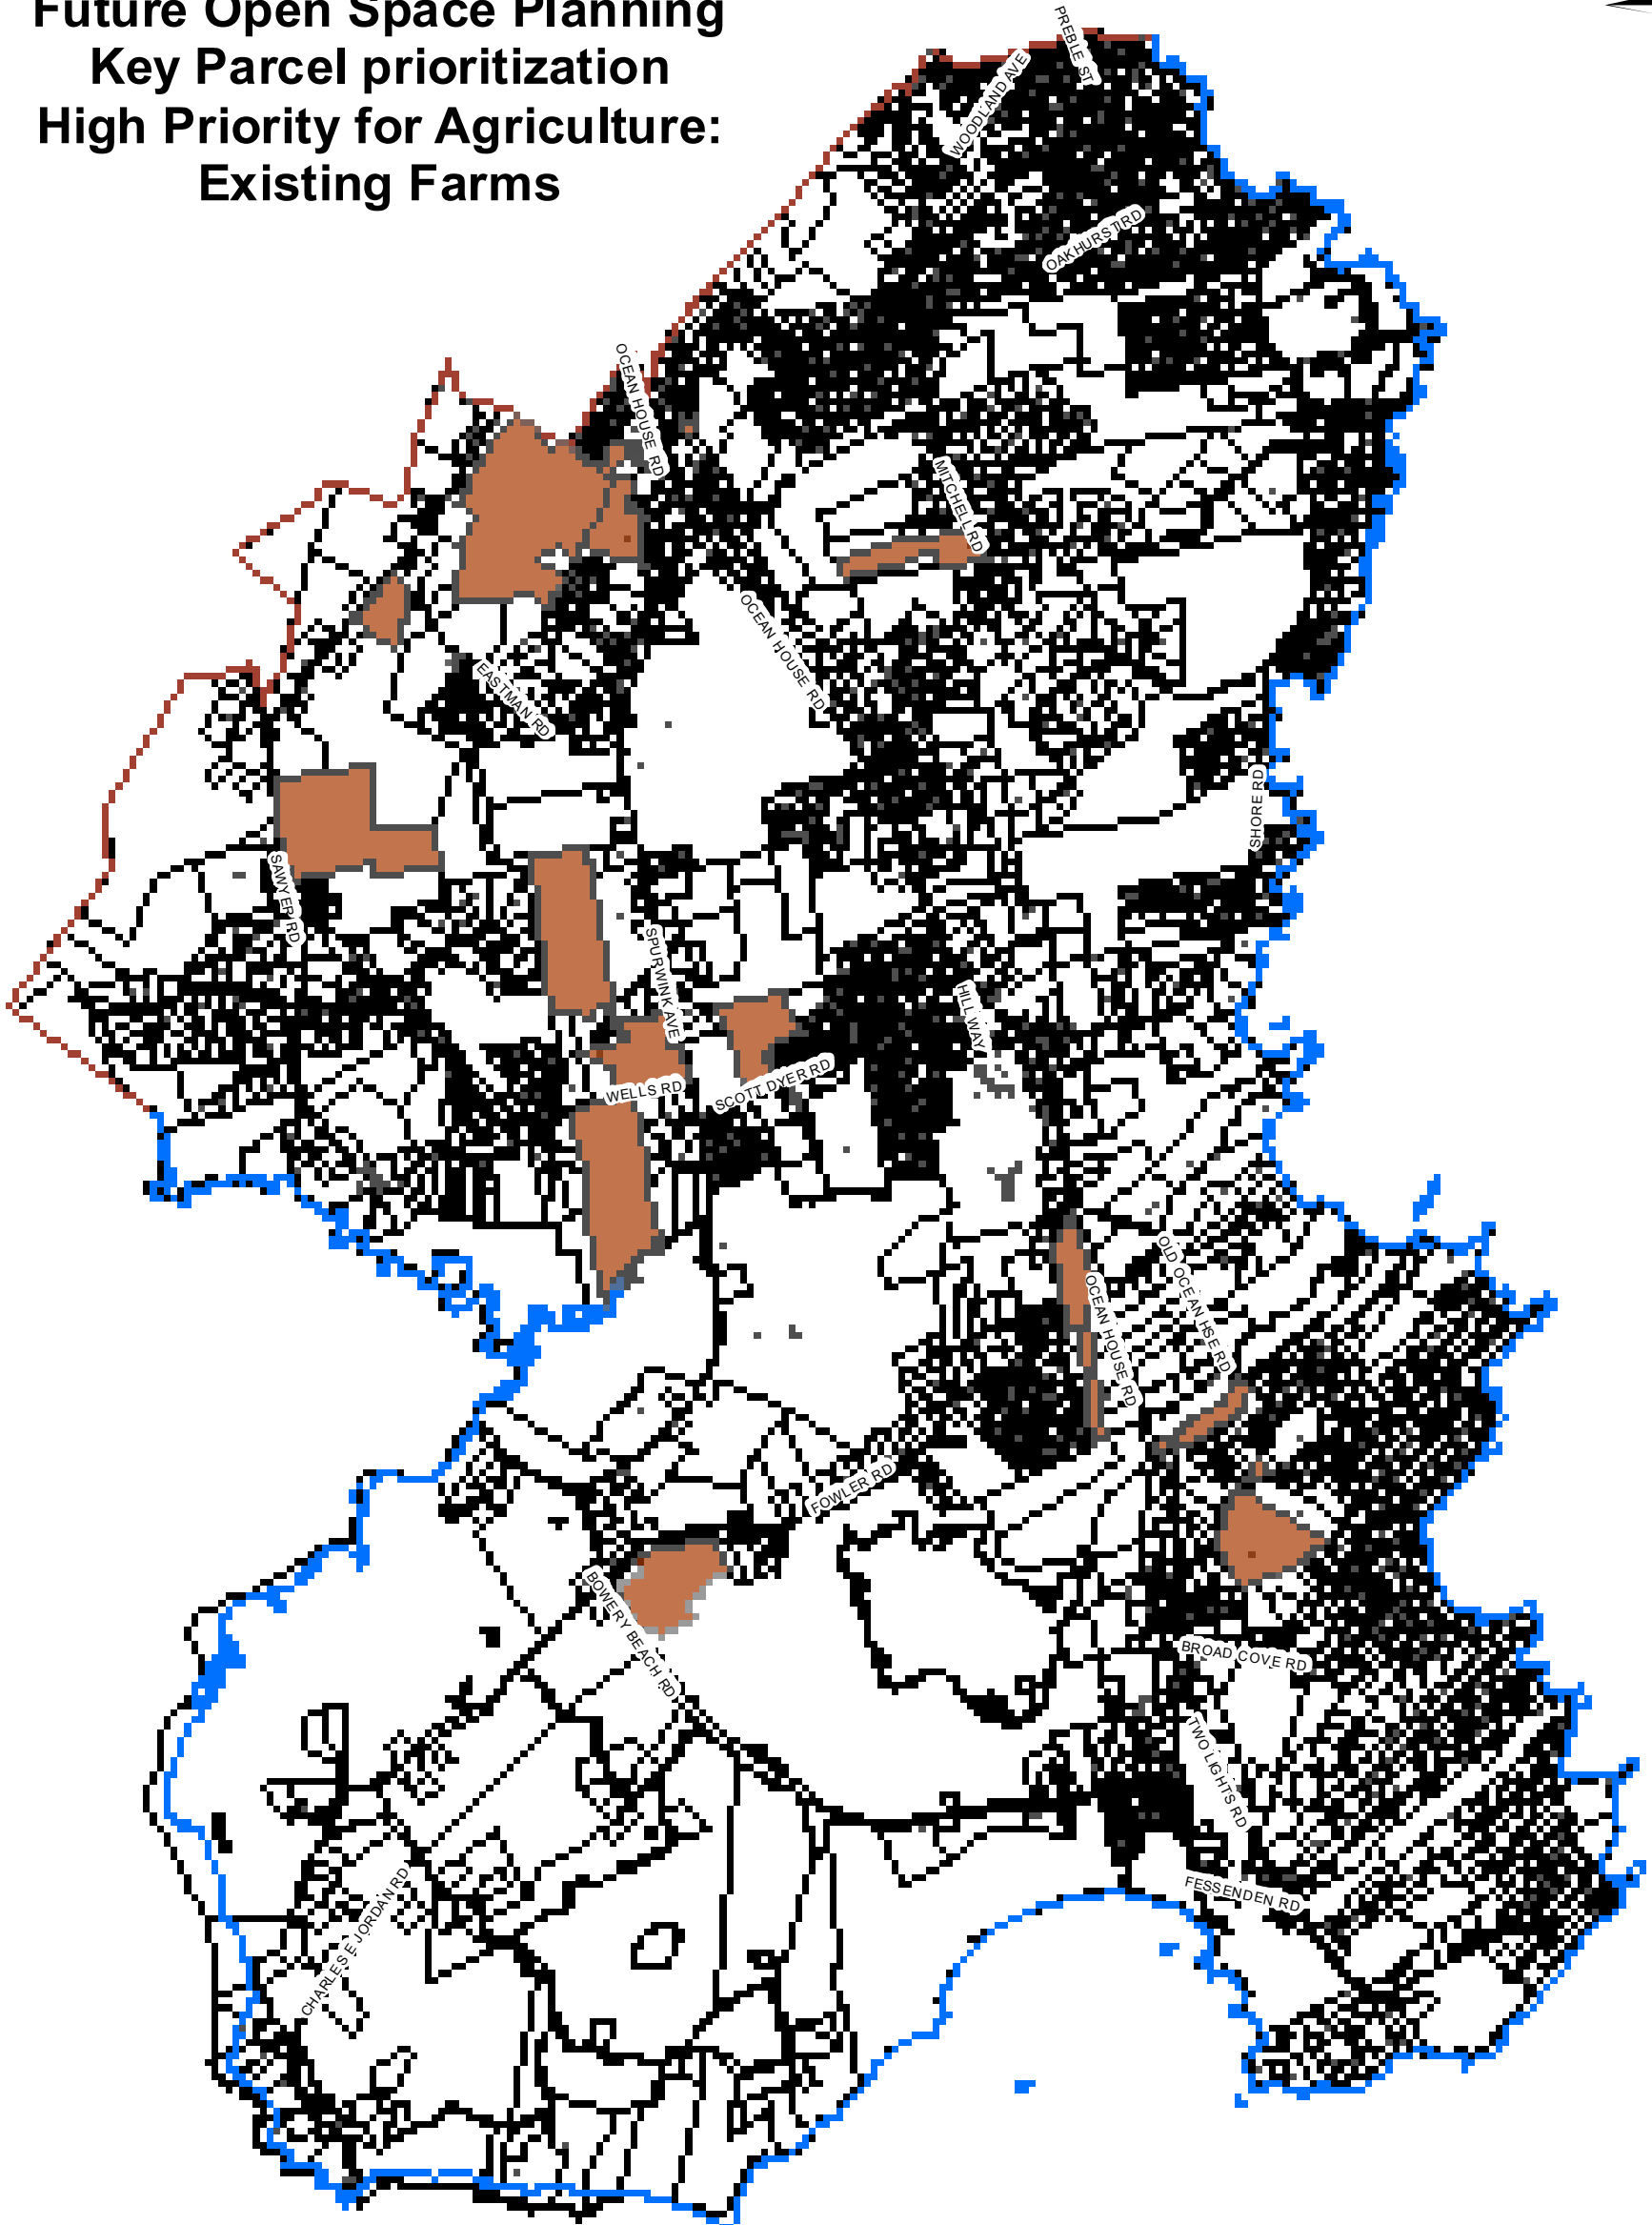

**Town of Cape Elizabeth
 Future Open Space Planning
 Key Parcel prioritization
 High Priority for Agriculture:
 Existing Farms**

Legend
 FarmParcels
 Buildings

Note: Map sources are the Maine Office of GIS,
 Town of Cape Elizabeth

Map produced: 9/28/2011